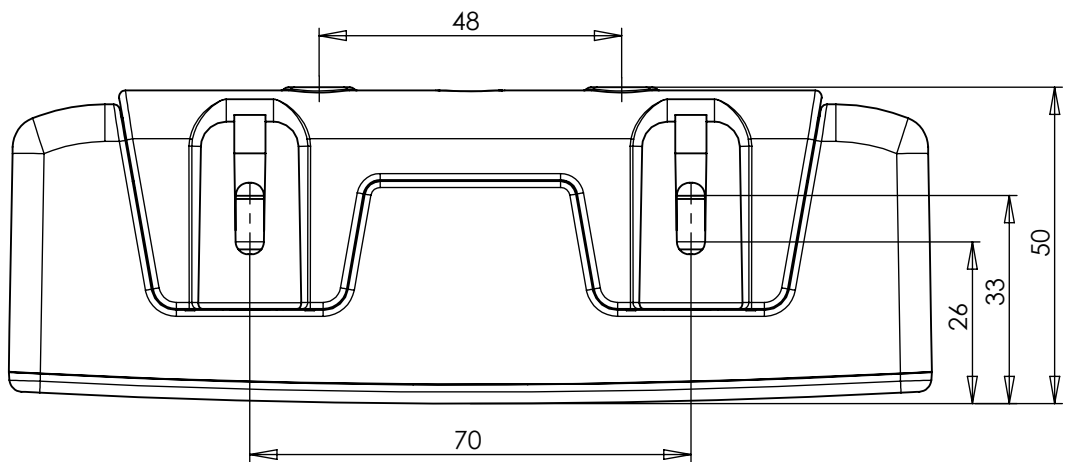

# DAYTIME RUNNING LAMP TYPE W86

THE LAMP CAN ALSO BE MOUNTED  
IN VERTICAL POSITION

LIGHT SOURCE: ELECTROLUMINESCENT 12V 4,5W; 24V 4,8W