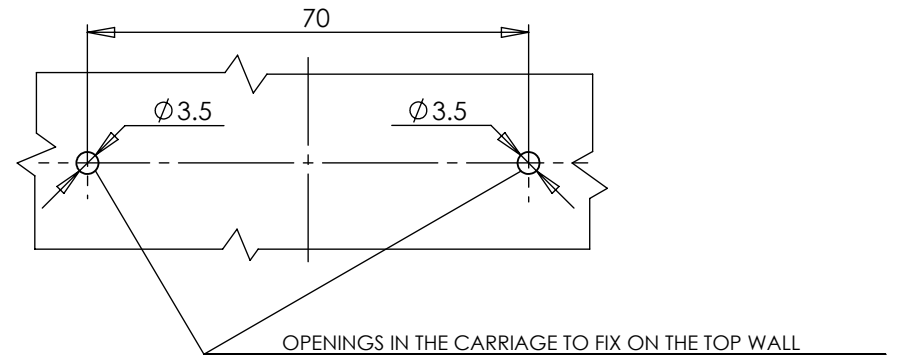

# DAYTIME RUNNING LAMP TYPE W86

THE LAMP CAN ALSO BE MOUNTED  
IN VERTICAL POSITION

LIGHT SOURCE: ELECTROLUMINESCENT 12V 4,5W; 24V 4,8W