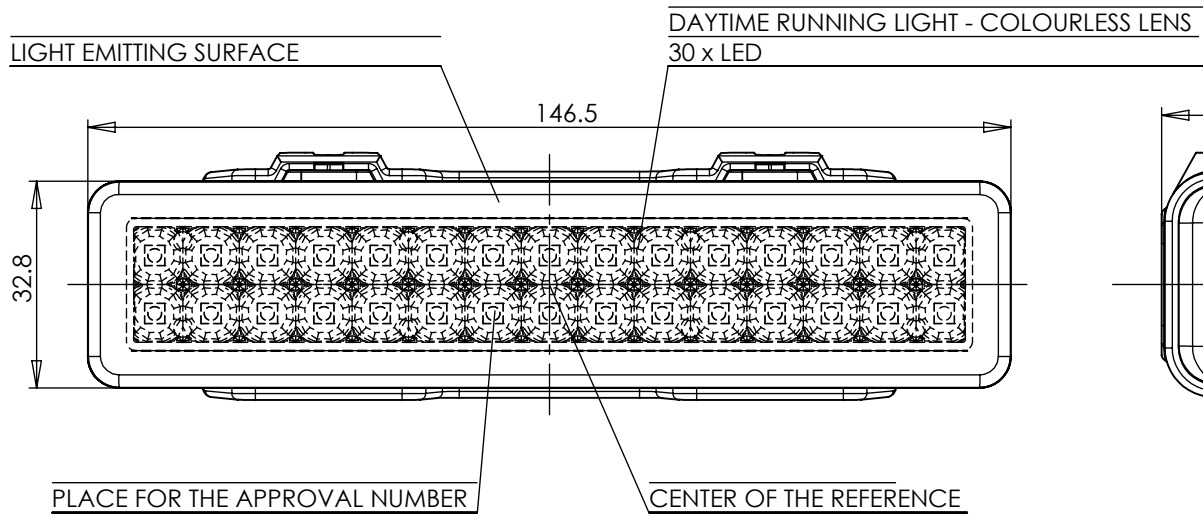

# DAYTIME RUNNING LAMP TYPE W86

THE LAMP CAN ALSO BE MOUNTED  
IN VERTICAL POSITION

LIGHT SOURCE: ELECTROLUMINESCENT 12V 4,5W; 24V 4,8W