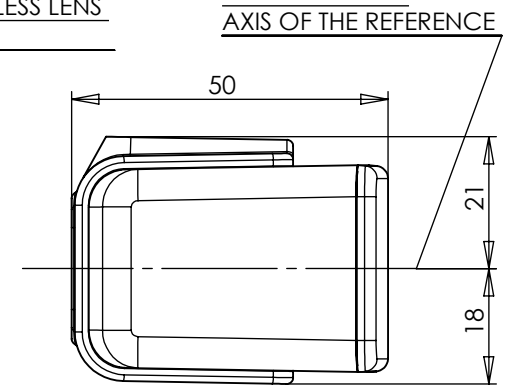

# DAYTIME RUNNING LAMP TYPE W86

THE LAMP CAN ALSO BE MOUNTED  
IN VERTICAL POSITION

LIGHT SOURCE: ELECTROLUMINESCENT 12V 4,5W; 24V 4,8W