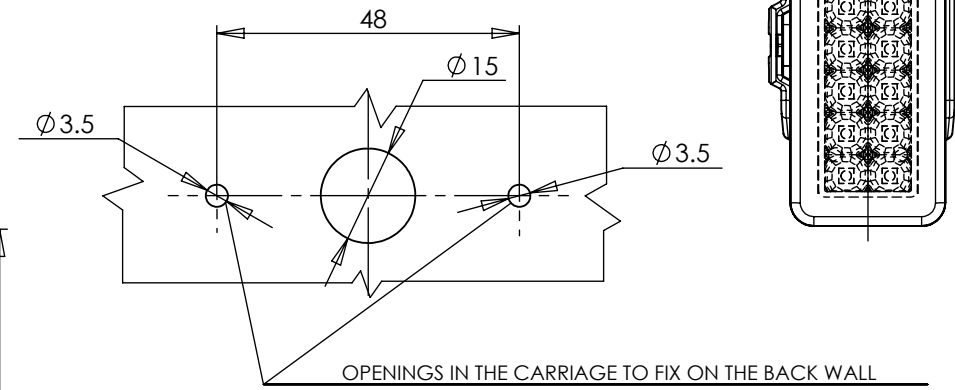

# DAYTIME RUNNING LAMP TYPE W86

THE LAMP CAN ALSO BE MOUNTED  
IN VERTICAL POSITION

LIGHT SOURCE: ELECTROLUMINESCENT 12V 4,5W; 24V 4,8W